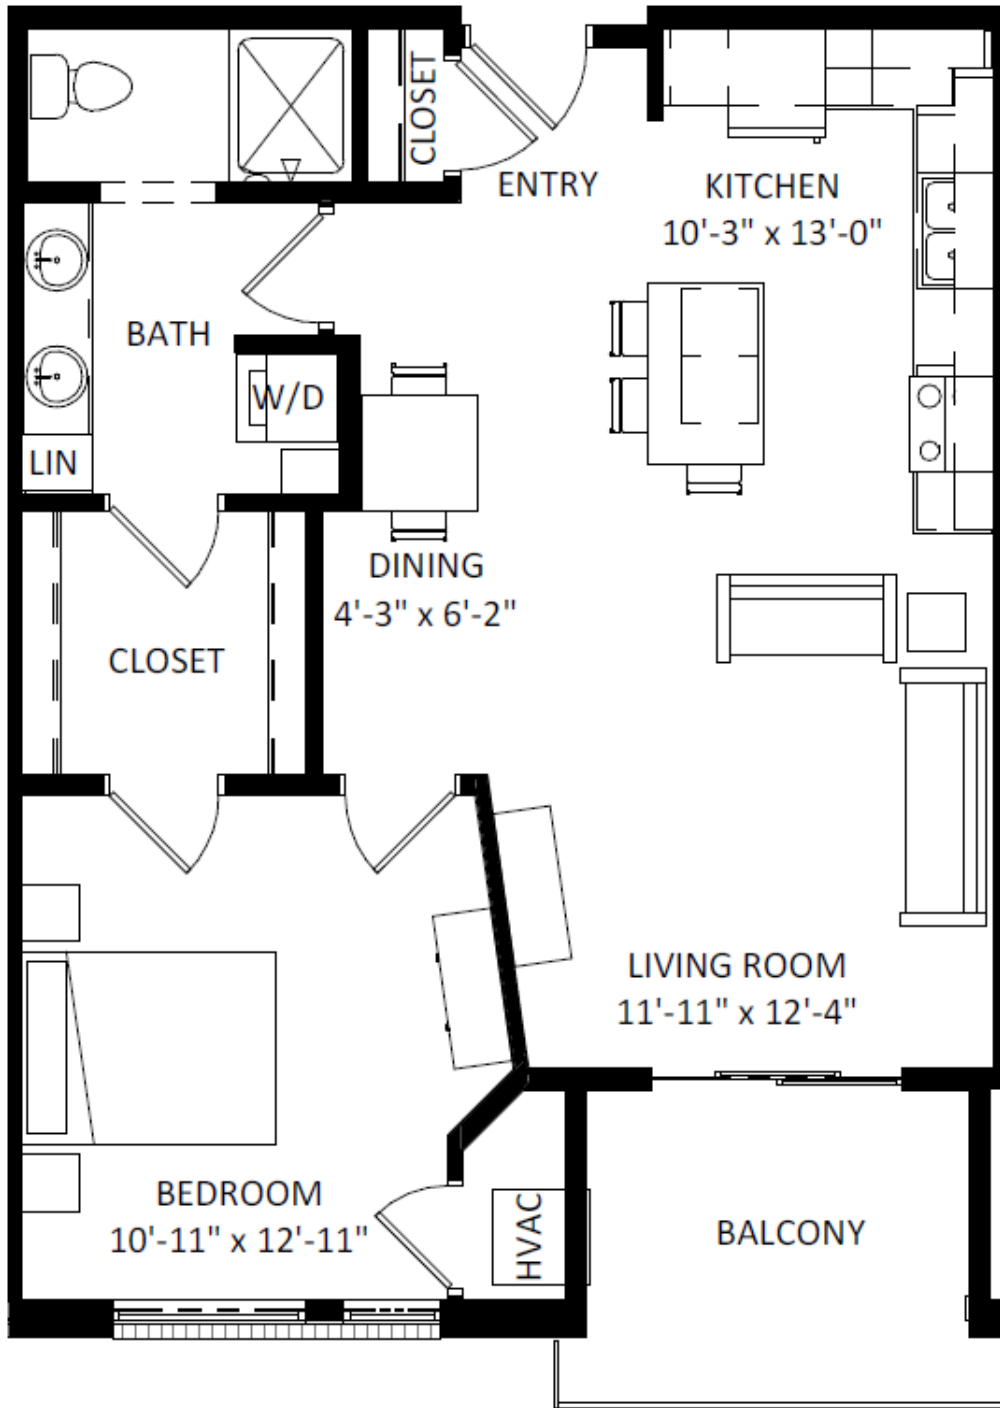

# THE TUXEDO

**Floorplan:** WAYNE

**Sq Ft:** 816

**Bed:** 1

**Bath:** 1

Floor plan and dimensions may vary