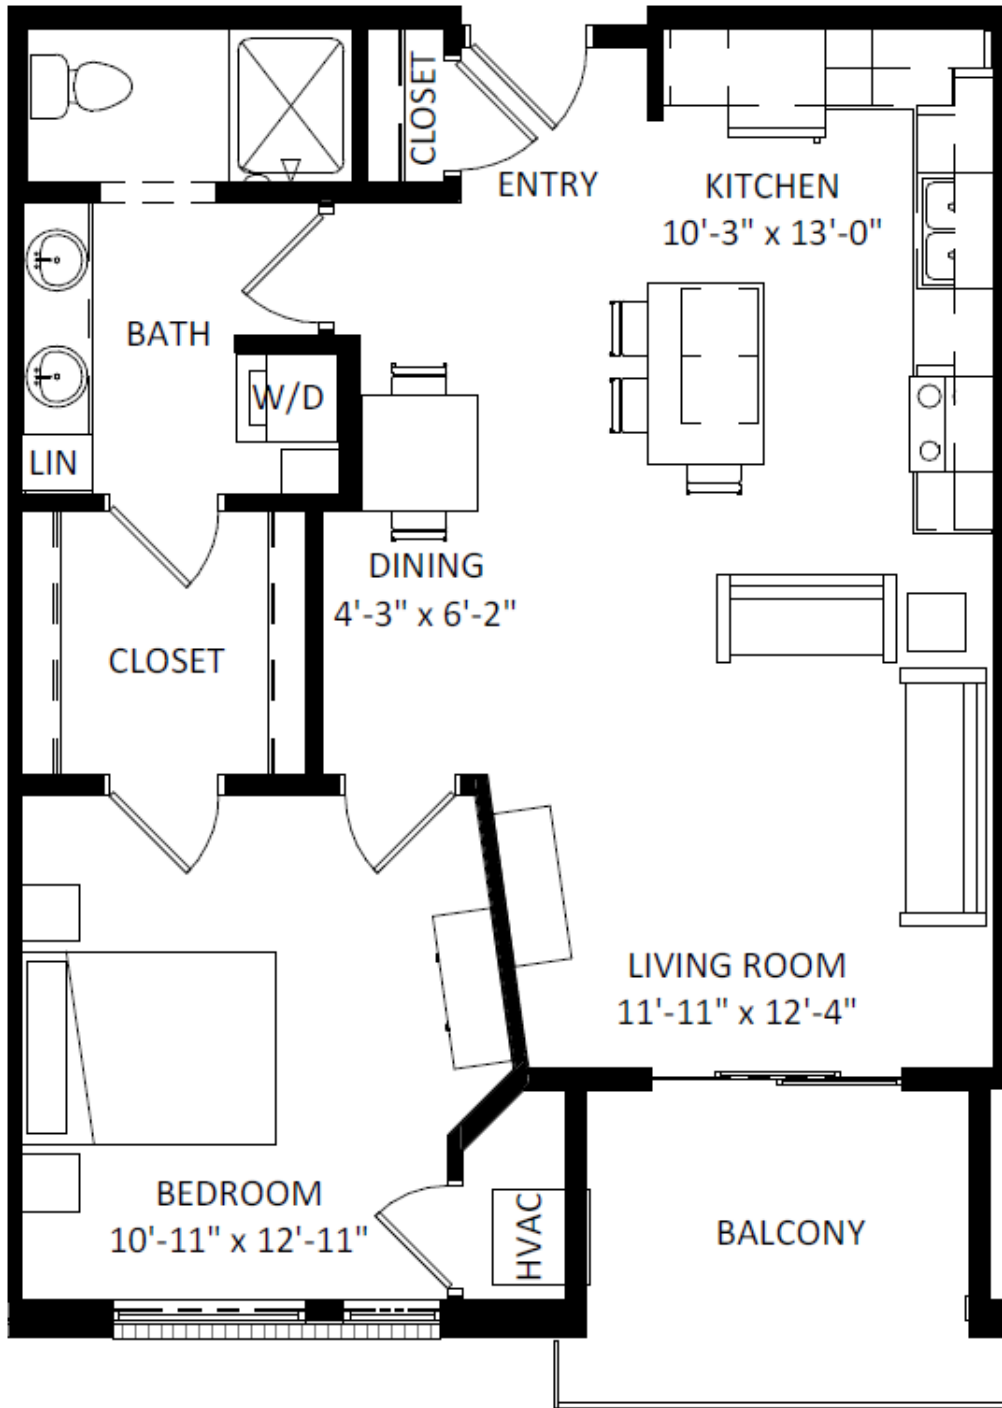

# THE TUXEDO

**Floorplan:** WAYNE

**Sq Ft:** 816

**Bed:** 1

**Bath:** 1

Floor plan and dimensions may vary