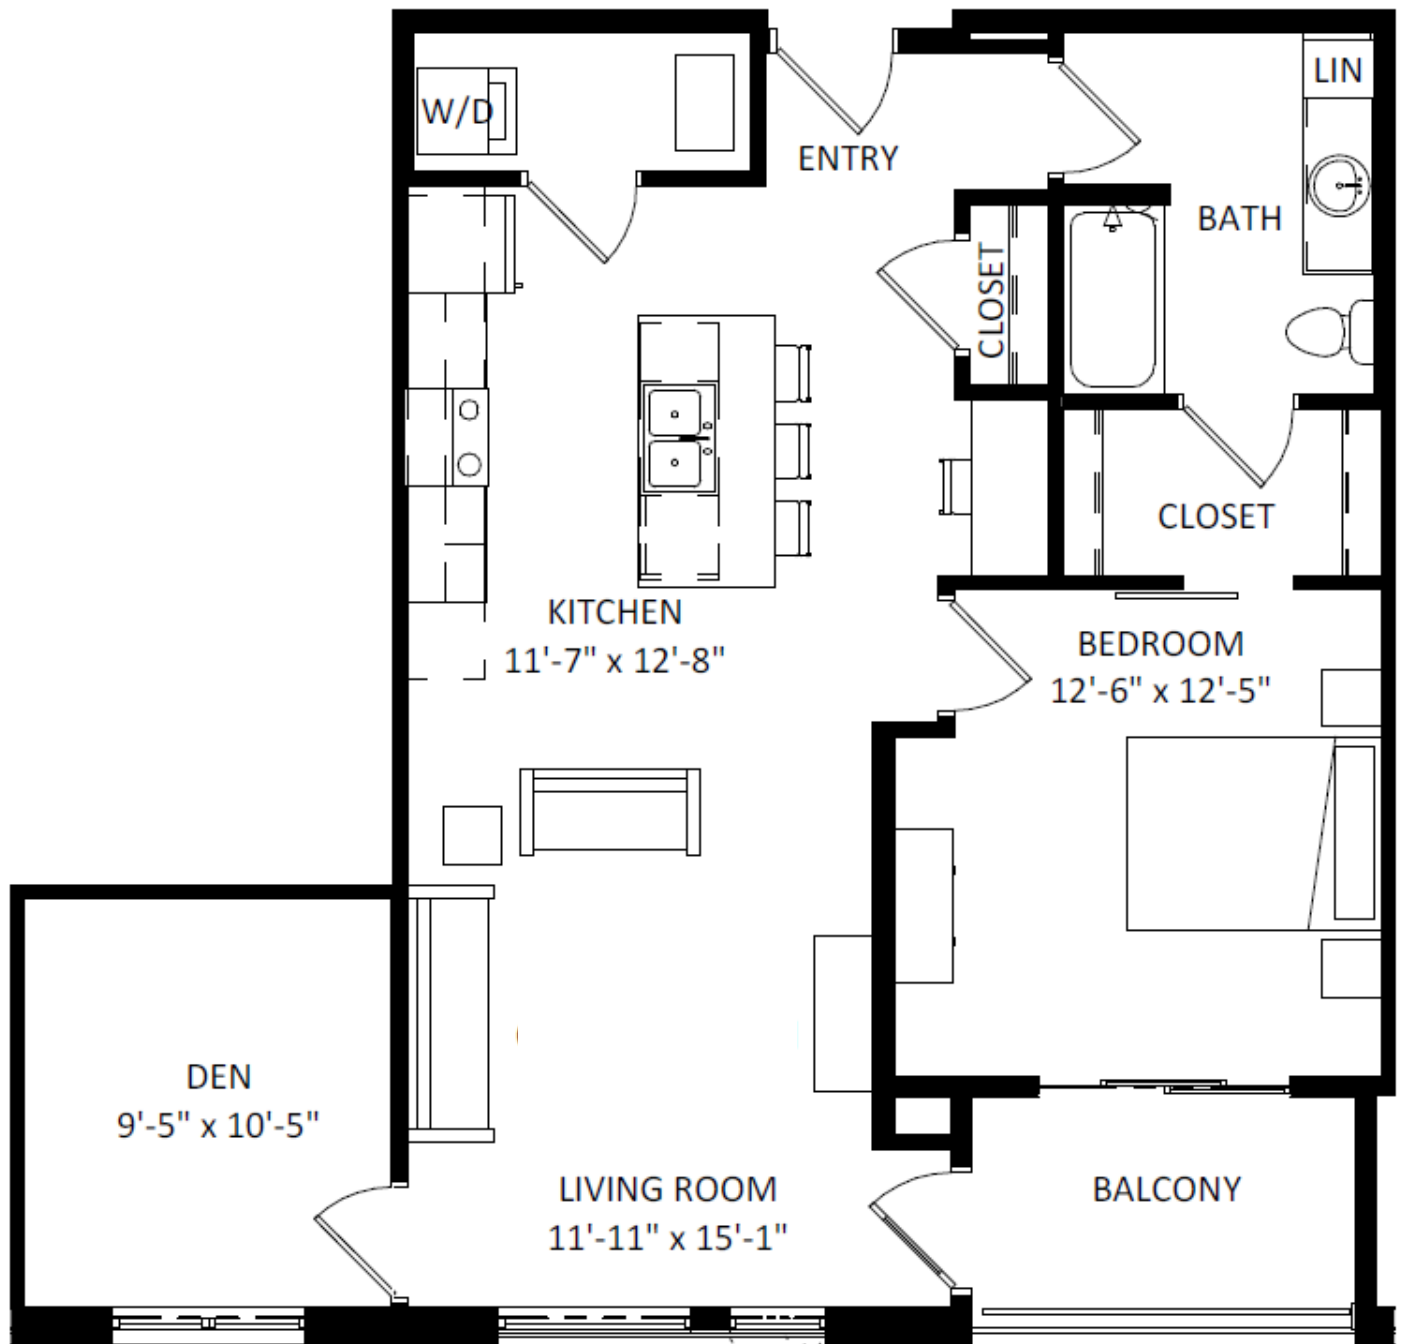

# THE TUXEDO

**Floorplan:** WONKA

**Sq Ft:** 930

**Bed:** 1 + Den

**Bath:** 1

Floor plan and dimensions may vary