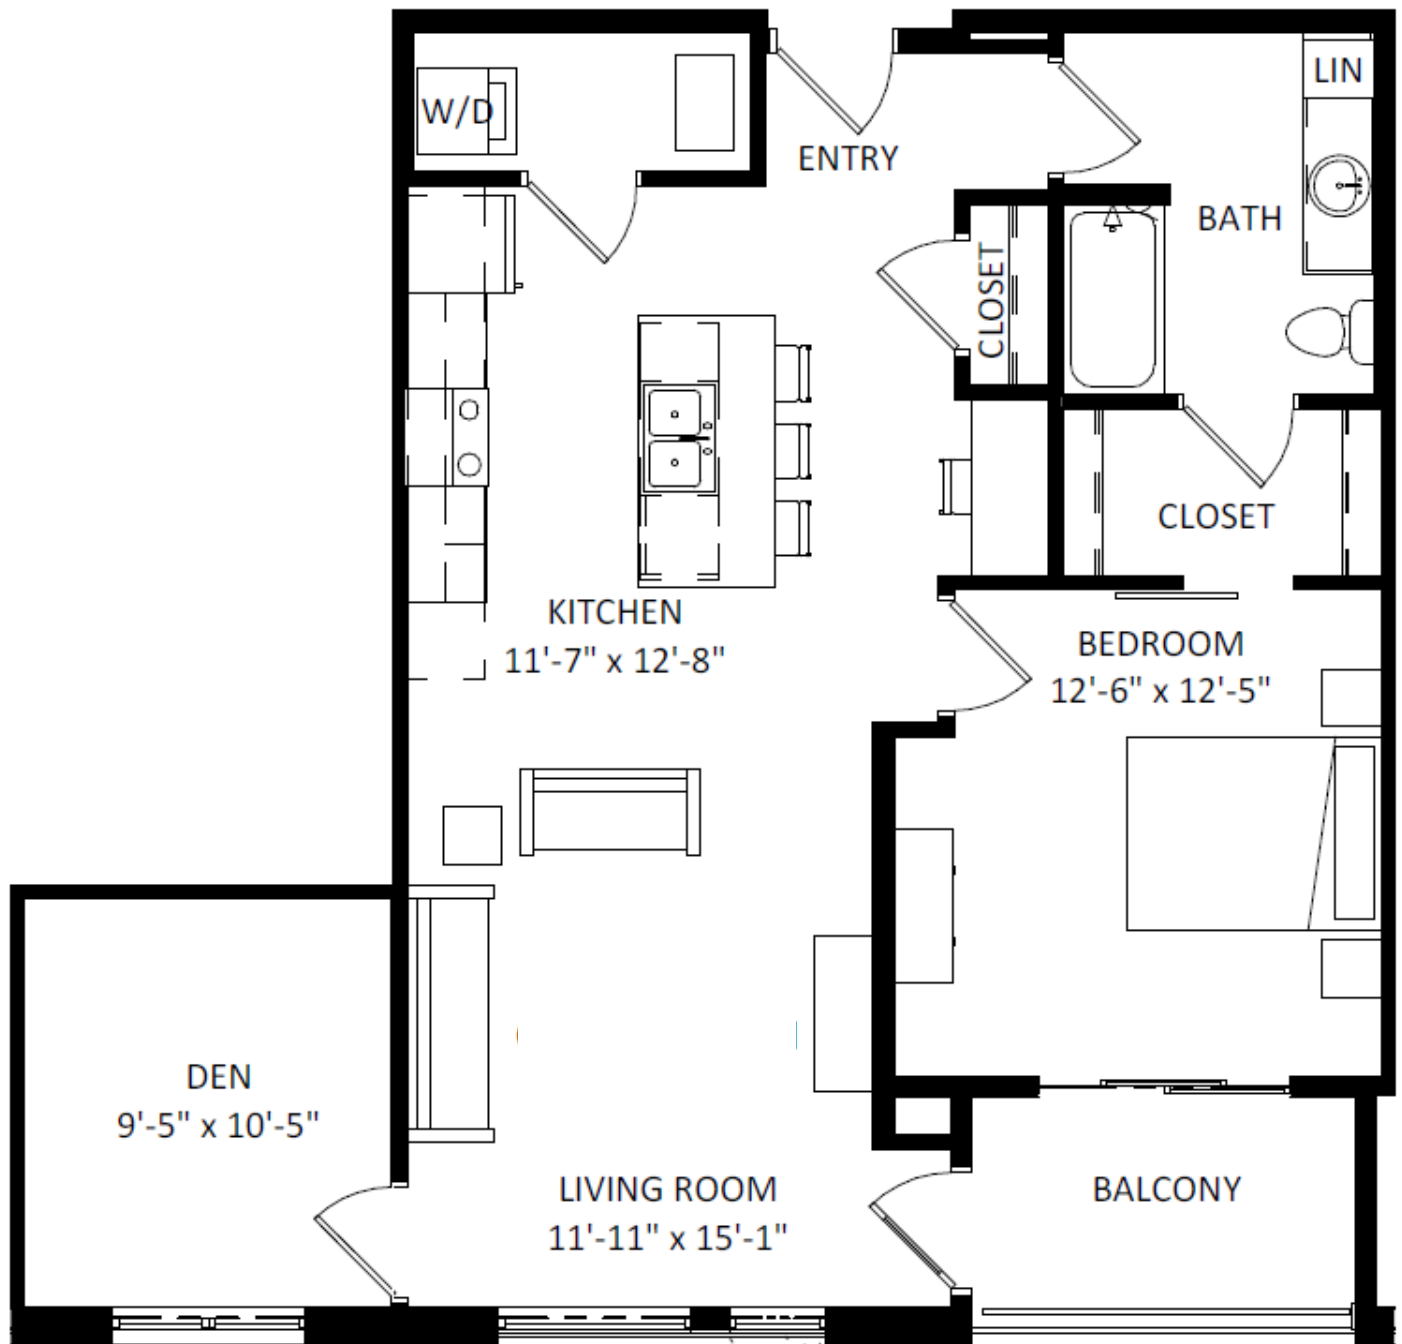

THE TUXEDO

Floorplan: WONKA

Sq Ft: 930

Bed: 1 + Den

Bath: 1

Floor plan and dimensions may vary