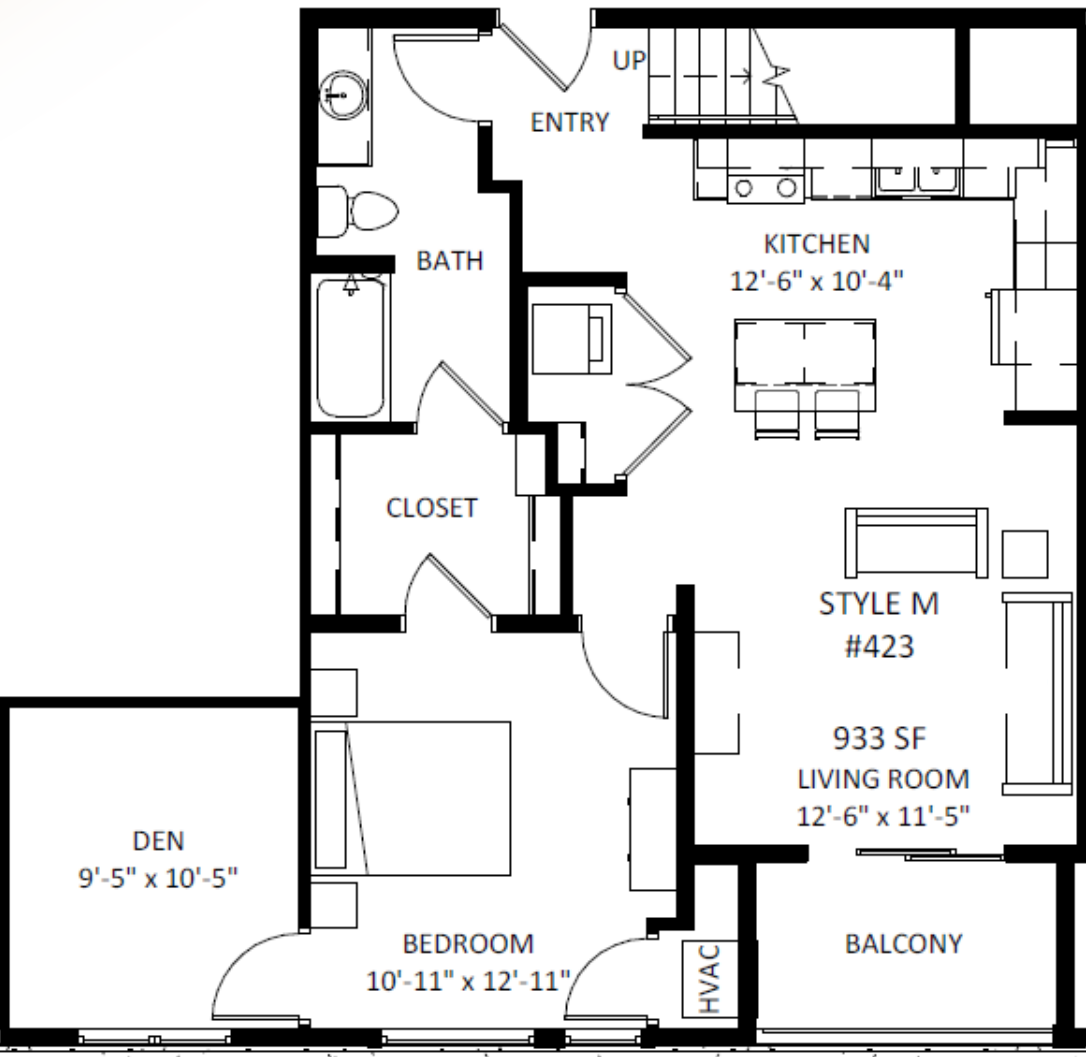

THE TUXEDO

Floorplan: PENGUIN
Sq Ft: 933
Bed: 1 + Loft + Den
Bath: 1

Floor plan and dimensions may vary