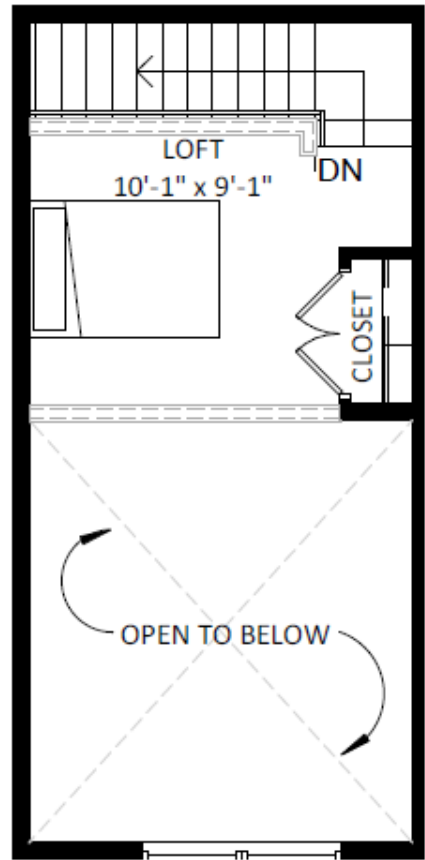

THE TUXEDO

Floorplan: PENGUIN
Sq Ft: 933
Bed: 1 + Loft + Den
Bath: 1

Floor plan and dimensions may vary