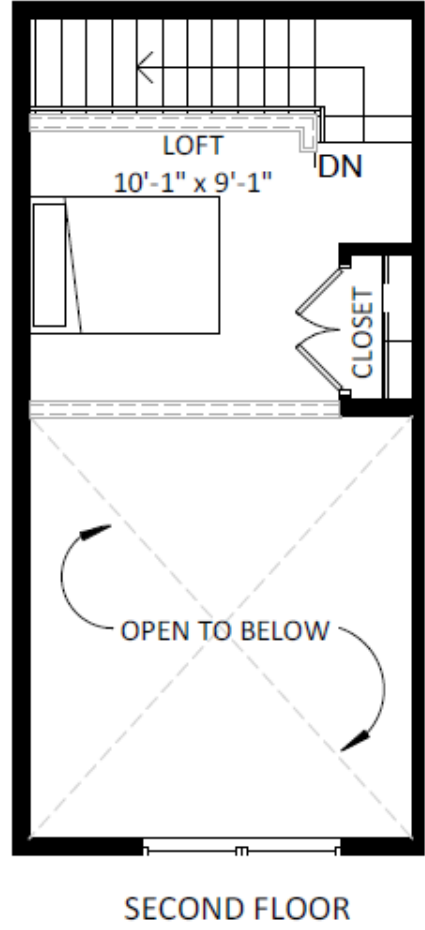

THE TUXEDO

Floorplan: PENGUIN
Sq Ft: 933
Bed: 1 + Loft + Den
Bath: 1

Floor plan and dimensions may vary