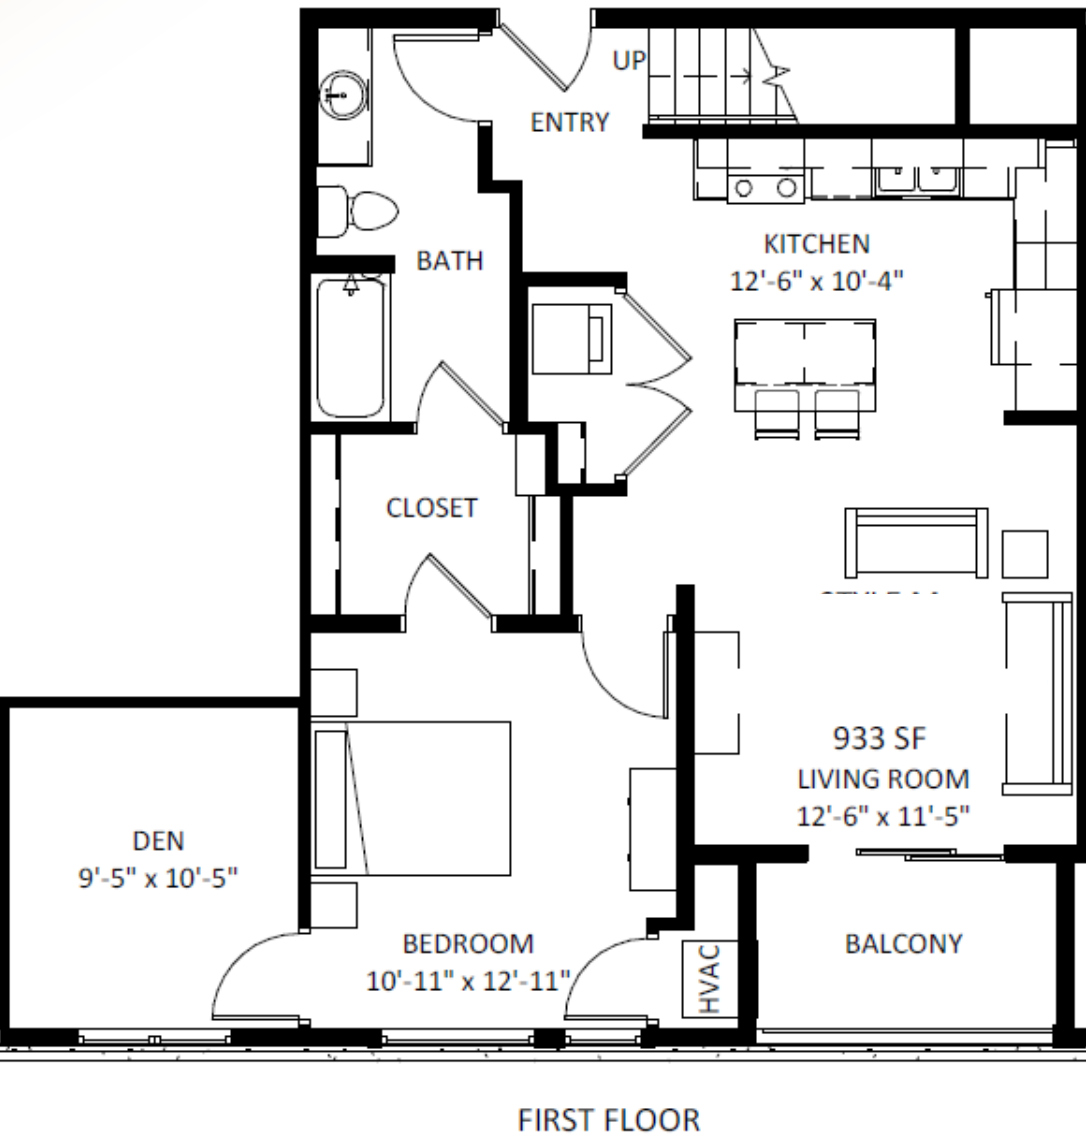

THE TUXEDO

Floorplan: PENGUIN
Sq Ft: 933
Bed: 1 + Loft + Den
Bath: 1

Floor plan and dimensions may vary