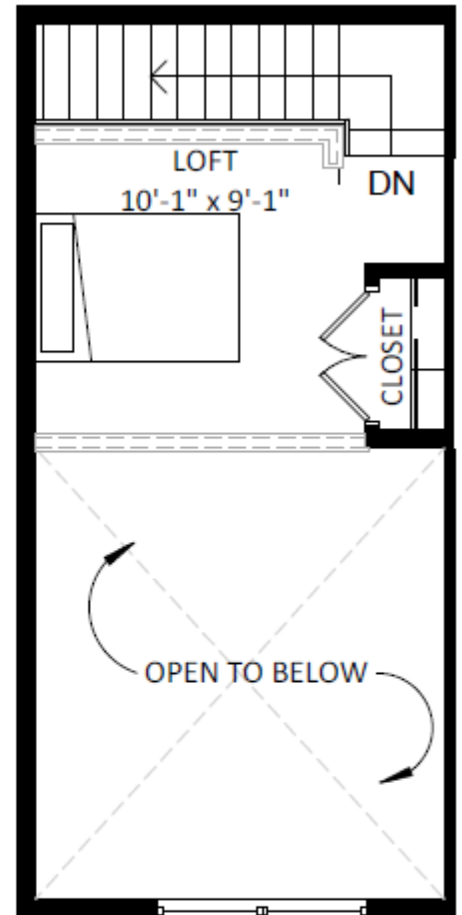

THE TUXEDO

Floorplan: BOGART

Sq Ft: 1000

Bed: 1 + Loft

Bath: 1

FIRST FLOOR

SECOND FLOOR

Floor plan and dimensions may vary