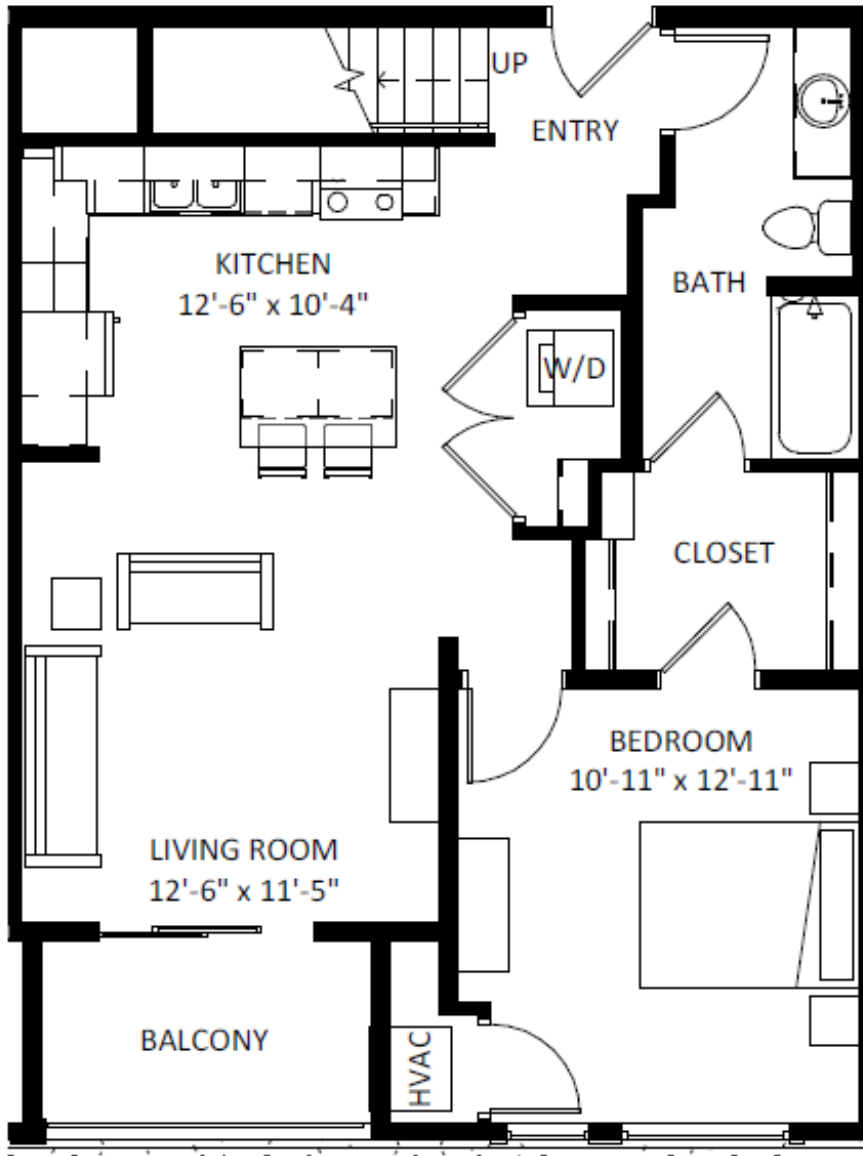

THE TUXEDO

Floorplan: BOGART

Sq Ft: 1000

Bed: 1 + Loft

Bath: 1

FIRST FLOOR

SECOND FLOOR

Floor plan and dimensions may vary