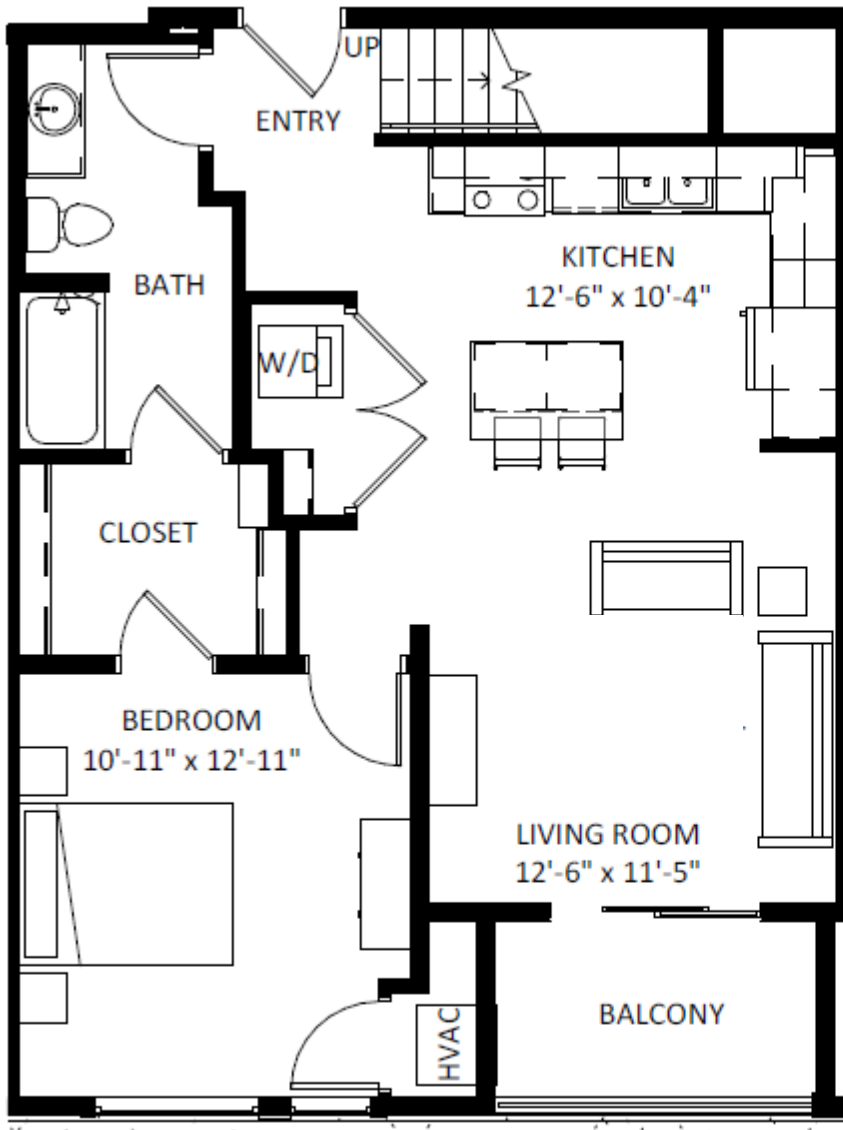

THE TUXEDO

Floorplan: BOGART

Sq Ft: 1000

Bed: 1 + Loft

Bath: 1

FIRST FLOOR

SECOND FLOOR

Floor plan and dimensions may vary