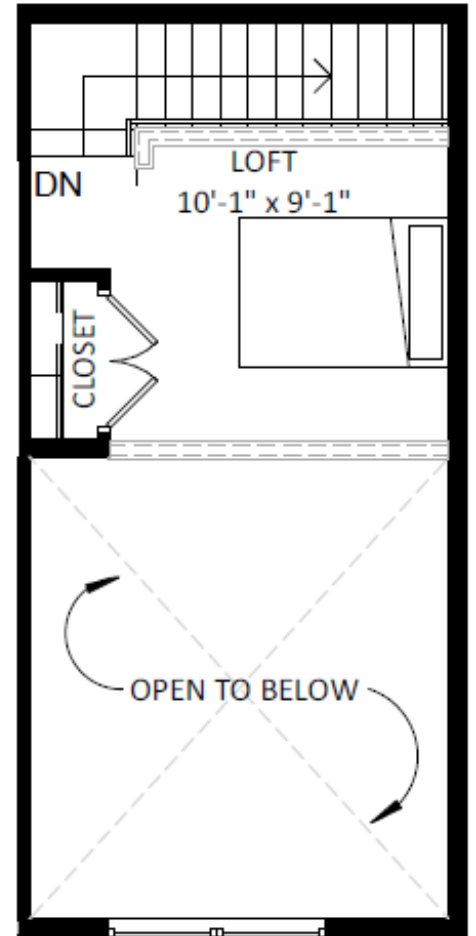

THE TUXEDO

Floorplan: BOGART

Sq Ft: 1000

Bed: 1 + Loft

Bath: 1

FIRST FLOOR

SECOND FLOOR

Floor plan and dimensions may vary