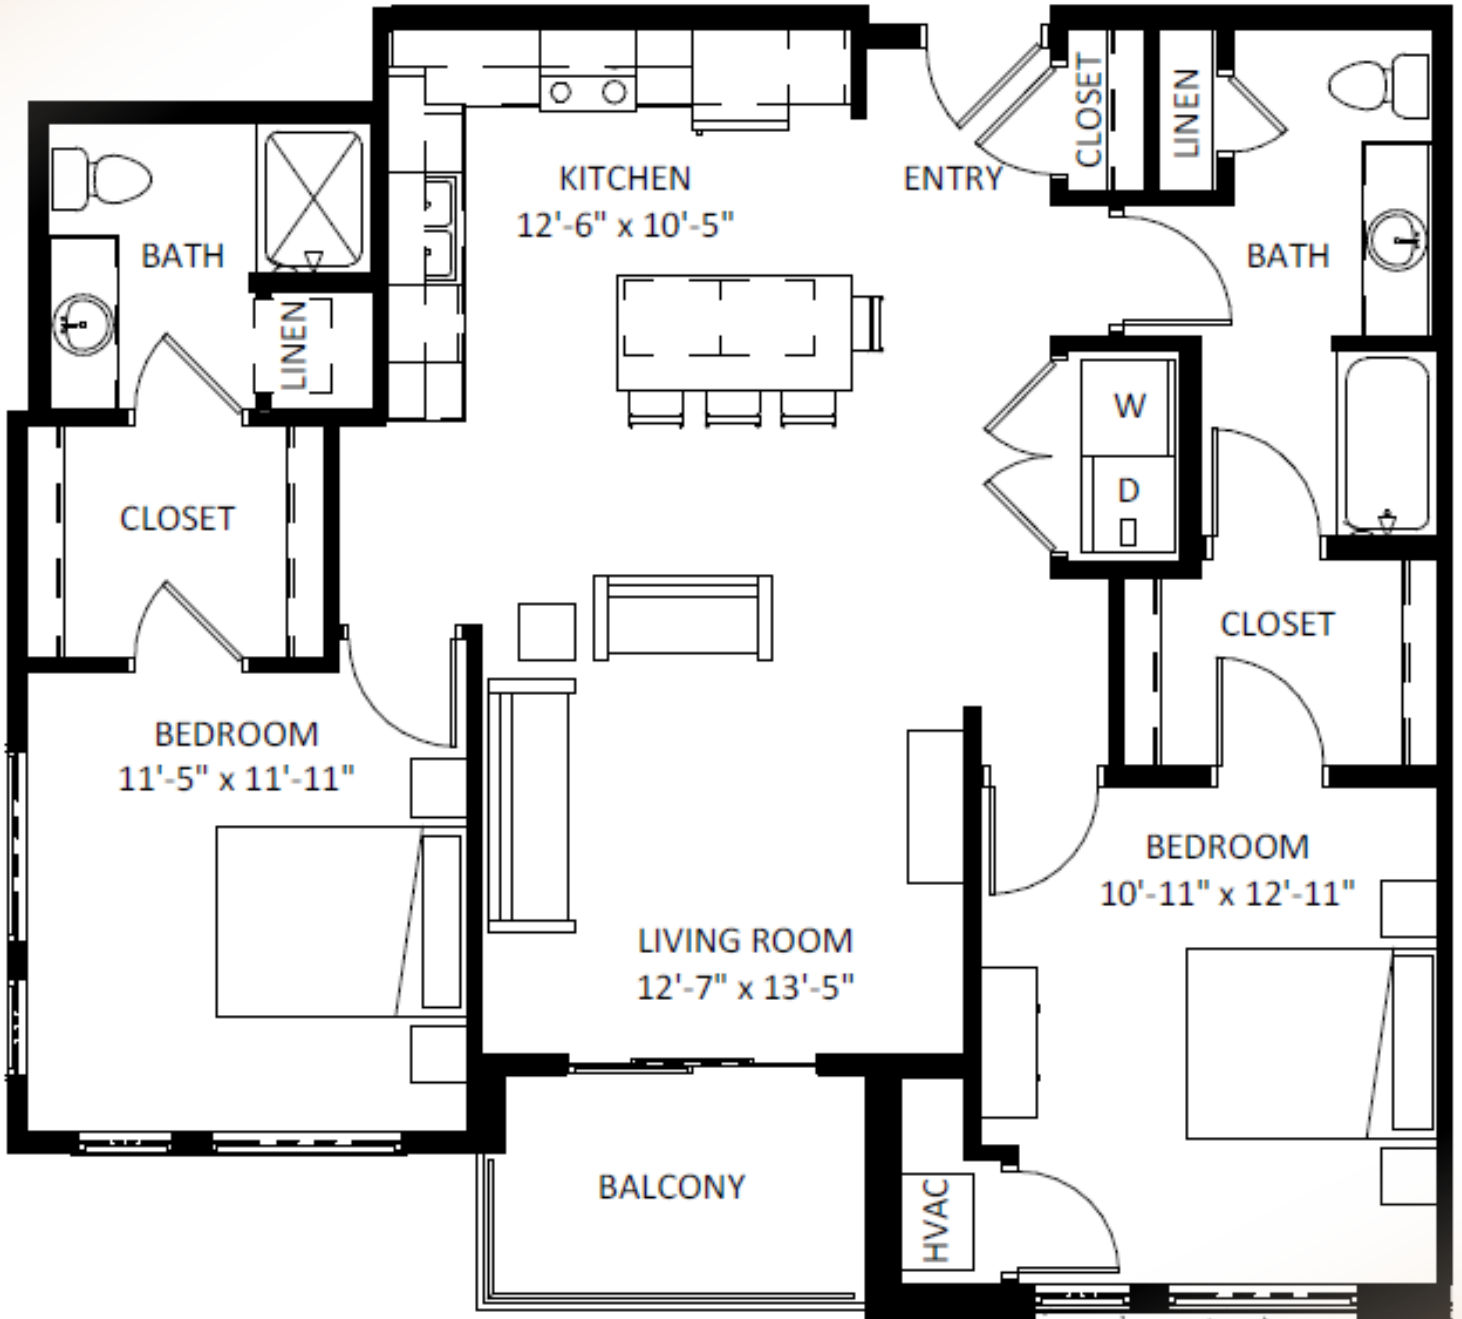

THE TUXEDO

Floorplan: BOND

Sq Ft: 1137

Bed: 2

Bath: 2

Floor plan and dimensions may vary

THE TUXEDO

Floorplan: BOND

Sq Ft: 1150

Bed: 2

Bath: 2

Floor plan and dimensions may vary