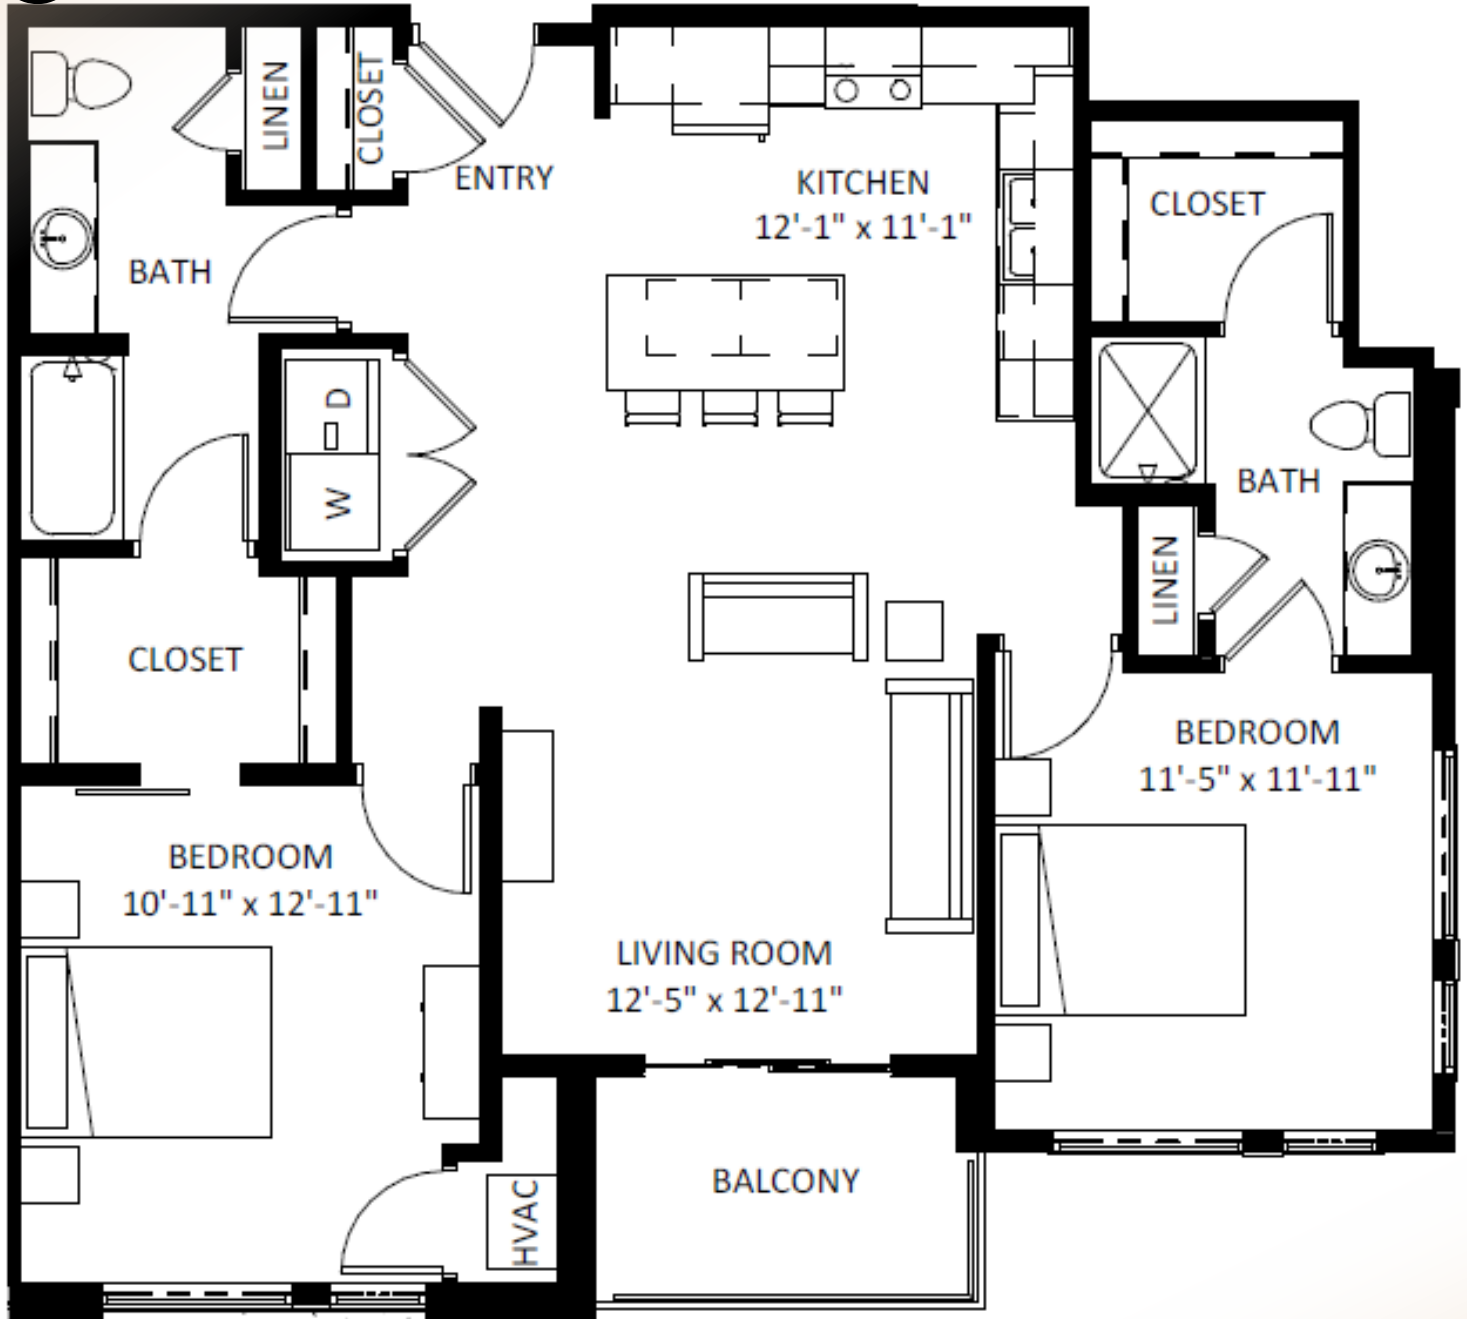

THE TUXEDO

Floorplan: BOND

Sq Ft: 1137

Bed: 2

Bath: 2

Floor plan and dimensions may vary

THE TUXEDO

Floorplan: BOND

Sq Ft: 1150

Bed: 2

Bath: 2

Floor plan and dimensions may vary