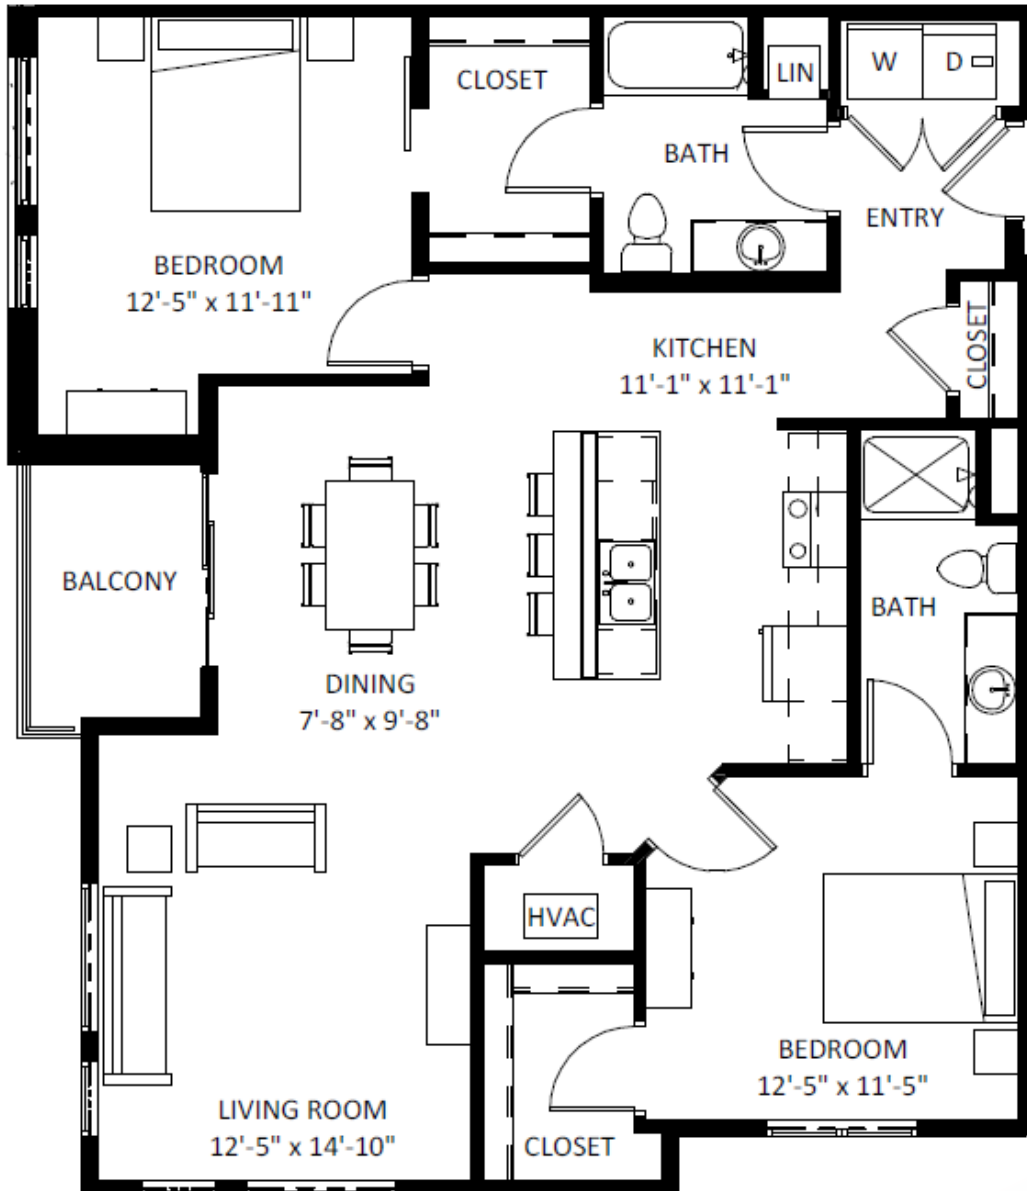

THE TUXEDO

Floorplan: BATEMAN

Sq Ft: 1248

Bed: 2

Bath: 2

Floor plan and dimensions may vary