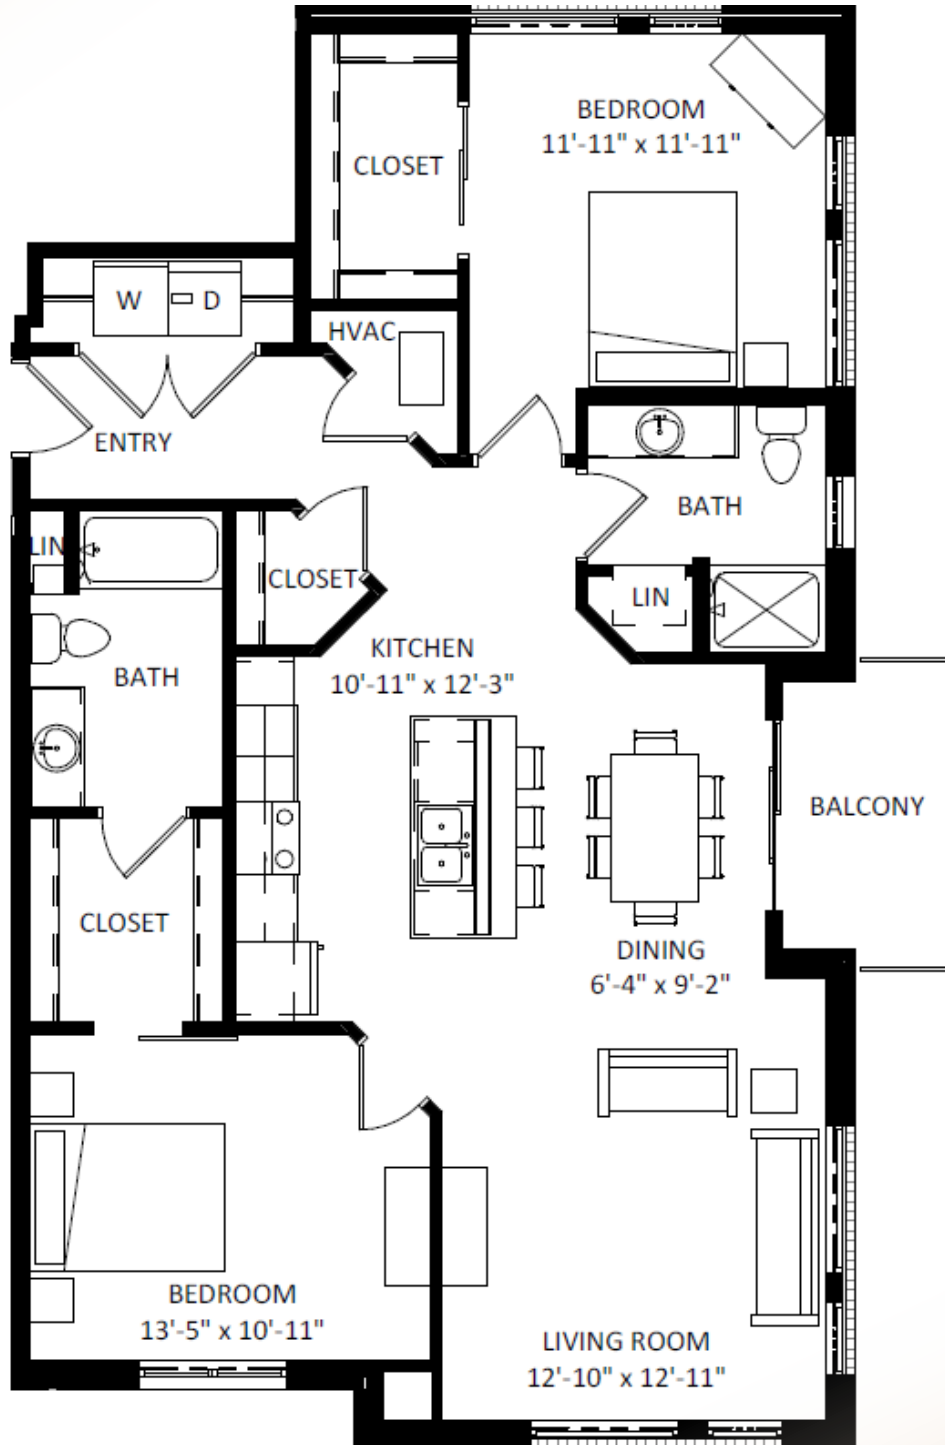

THE TUXEDO

Floorplan: BURGUNDY

Sq Ft: 1225

Bed: 2

Bath: 2

Floor plan and dimensions may vary