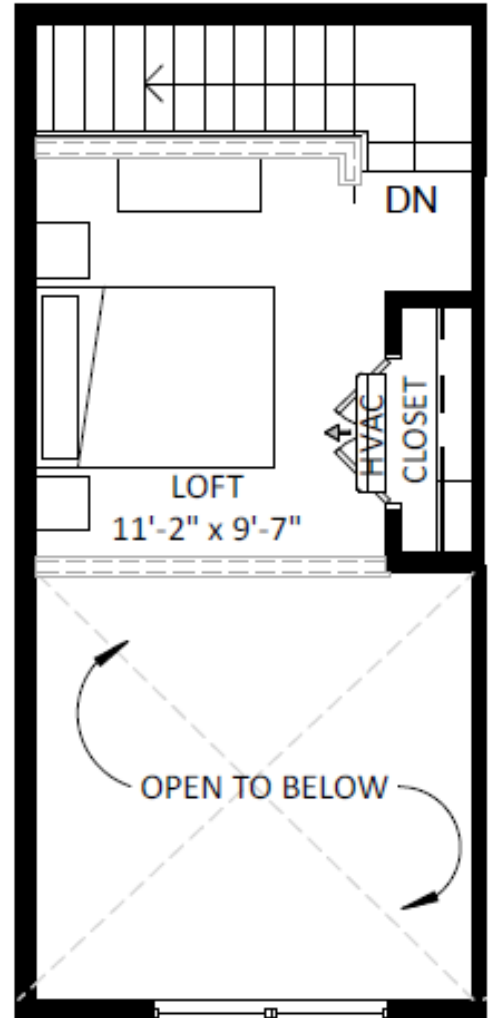

THE TUXEDO

Floorplan: WICK
Sq Ft: 817
Bed: Loft
Bath: 1

FIRST FLOOR

SECOND FLOOR

Floor plan and dimensions may vary