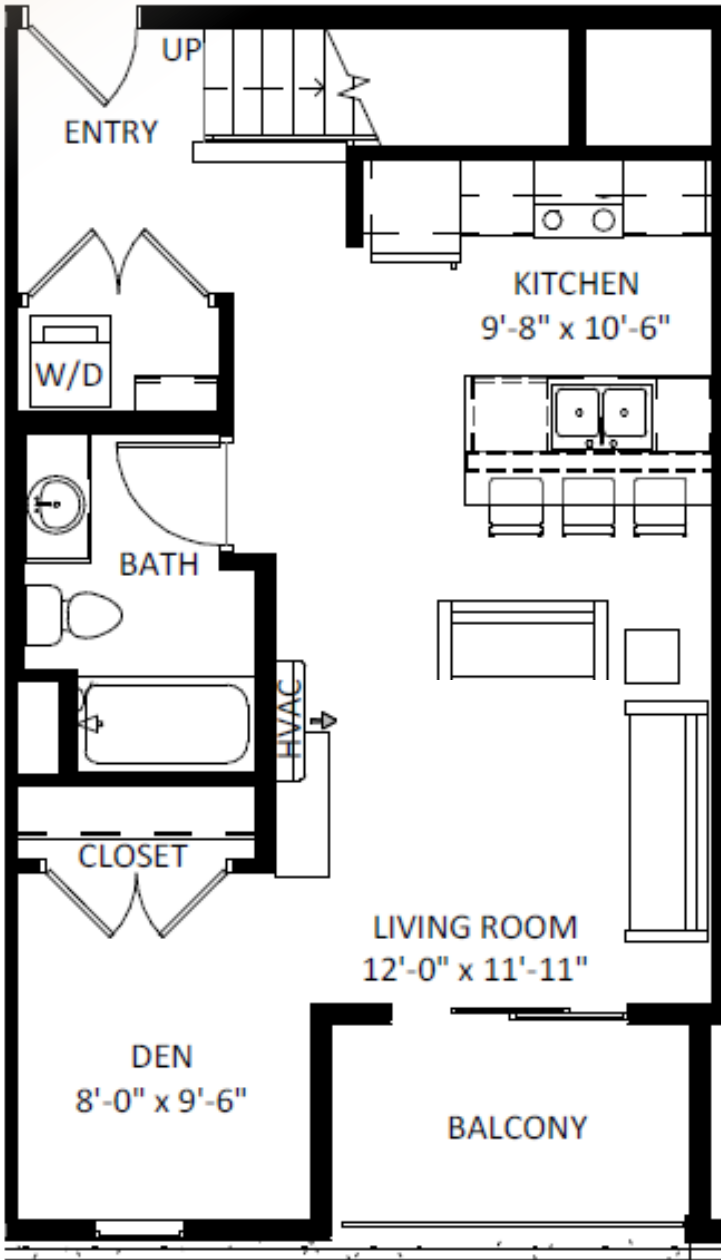

THE TUXEDO

Floorplan: WICK
Sq Ft: 817
Bed: Loft
Bath: 1

FIRST FLOOR

SECOND FLOOR

Floor plan and dimensions may vary