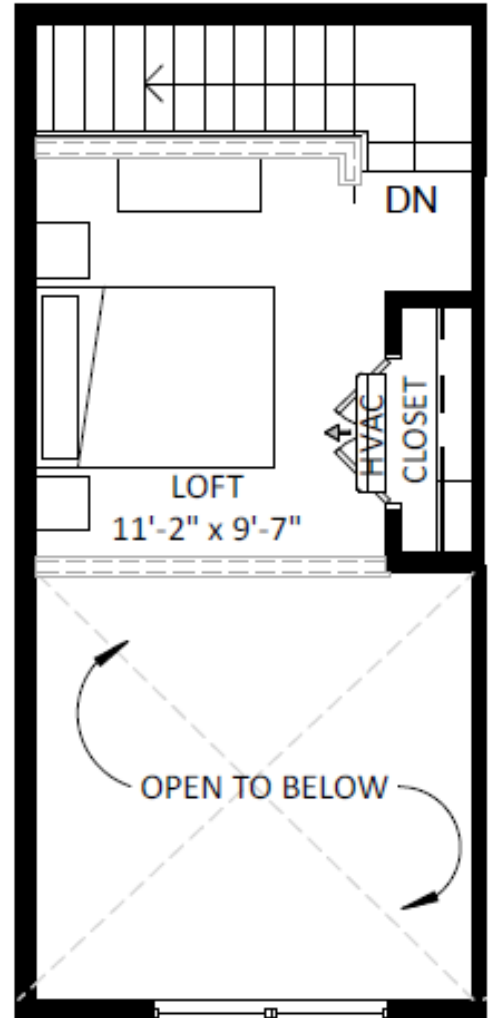

# THE TUXEDO

**Floorplan:** WICK  
**Sq Ft:** 817  
**Bed:** Loft  
**Bath:** 1

FIRST FLOOR

SECOND FLOOR

Floor plan and dimensions may vary