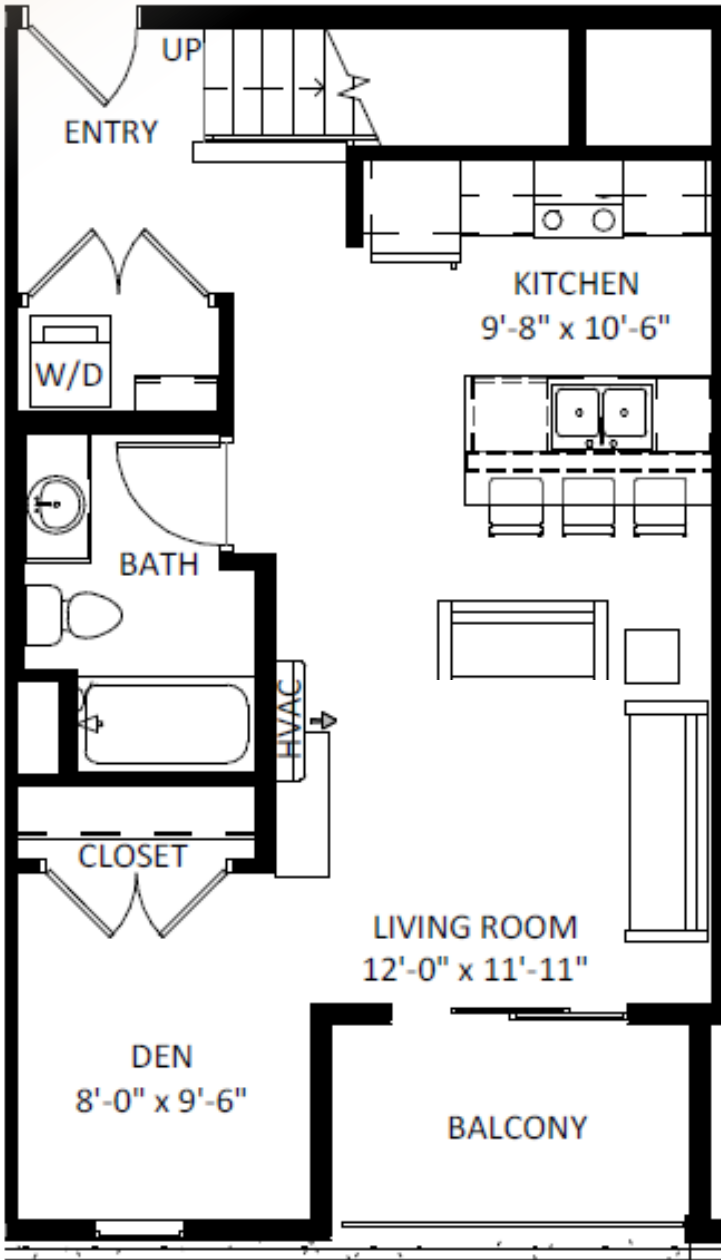

# THE TUXEDO

**Floorplan:** WICK  
**Sq Ft:** 817  
**Bed:** Loft  
**Bath:** 1

FIRST FLOOR

SECOND FLOOR

Floor plan and dimensions may vary