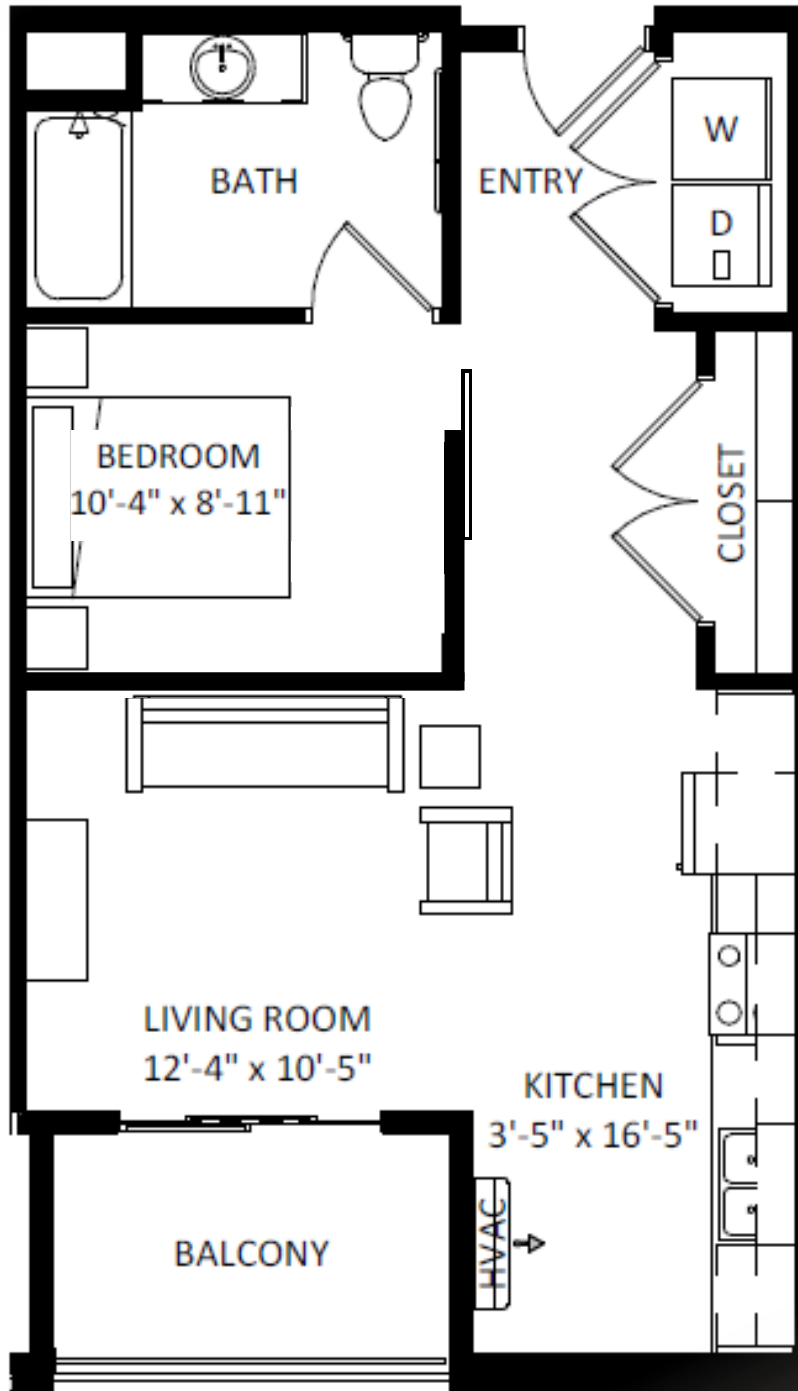

THE TUXEDO

Floorplan: GATSBY

Sq Ft: 612

Bed: 0

Bath: 1

Floor plan and dimensions may vary

THE TUXEDO

Floorplan: GATSBY

Sq Ft: 610

Bed: 0

Bath: 1

Floor plan and dimensions may vary