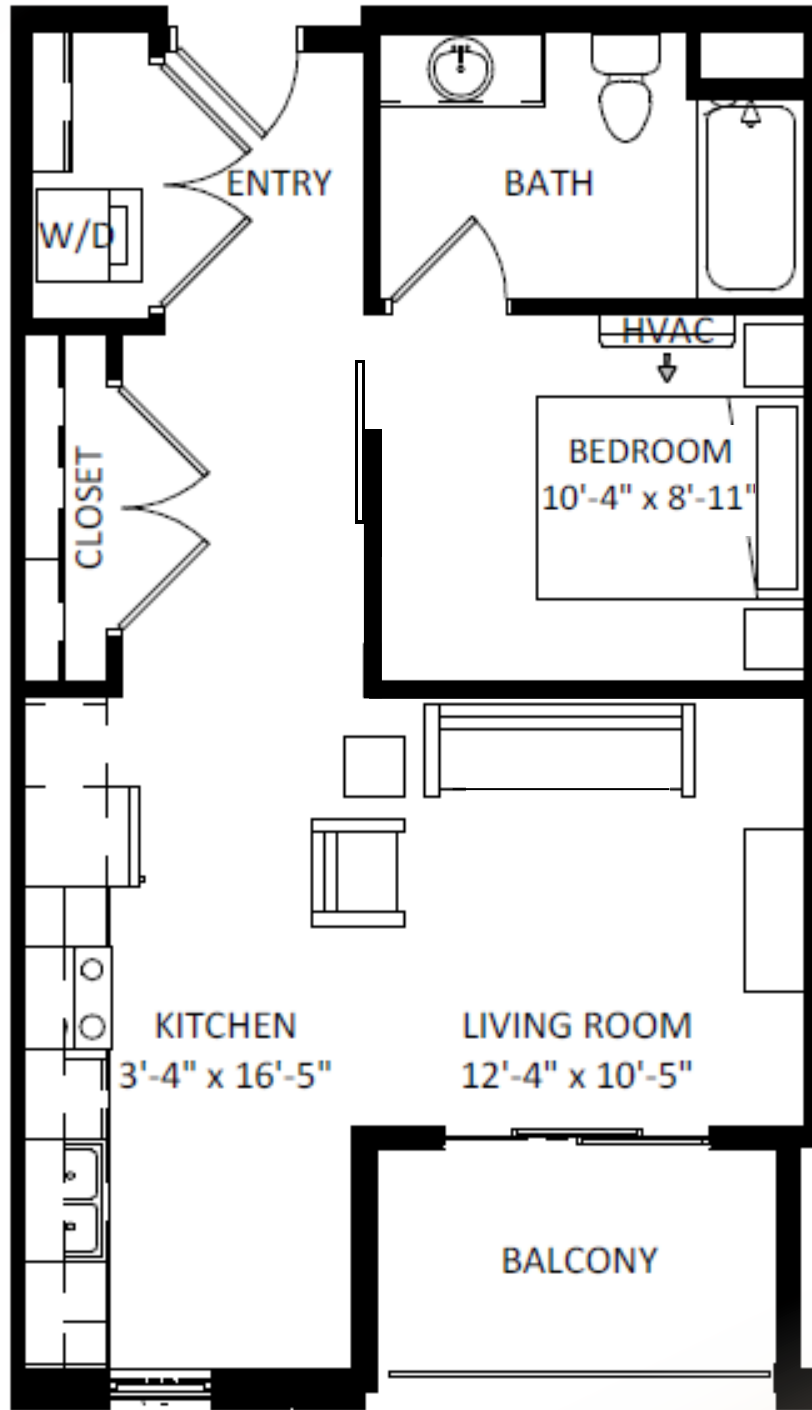

THE TUXEDO

Floorplan: GATSBY

Sq Ft: 612

Bed: 0

Bath: 1

Floor plan and dimensions may vary

THE TUXEDO

Floorplan: GATSBY

Sq Ft: 610

Bed: 0

Bath: 1

Floor plan and dimensions may vary