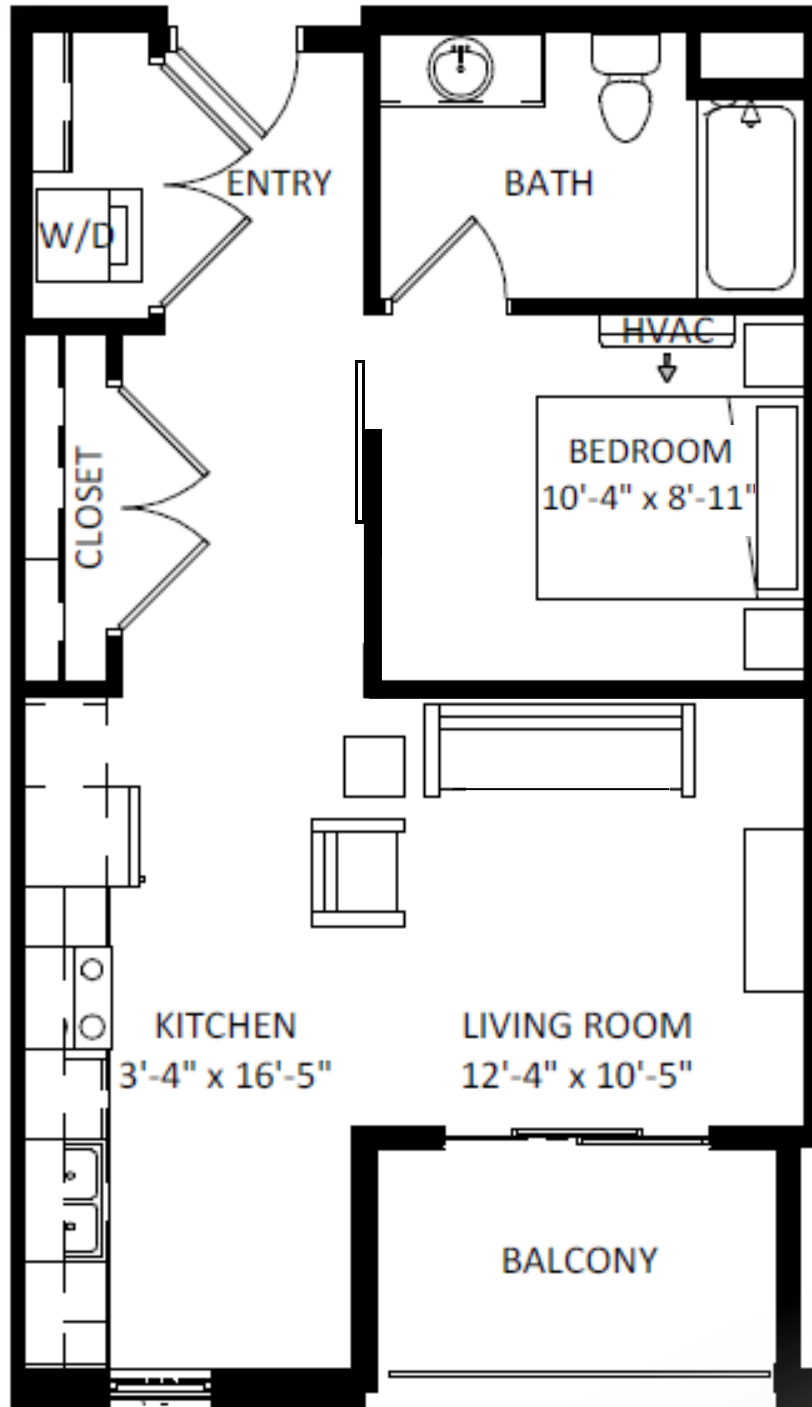

THE TUXEDO

Floorplan: GATSBY

Sq Ft: 612

Bed: 0

Bath: 1

Floor plan and dimensions may vary

THE TUXEDO

Floorplan: GATSBY

Sq Ft: 610

Bed: 0

Bath: 1

Floor plan and dimensions may vary