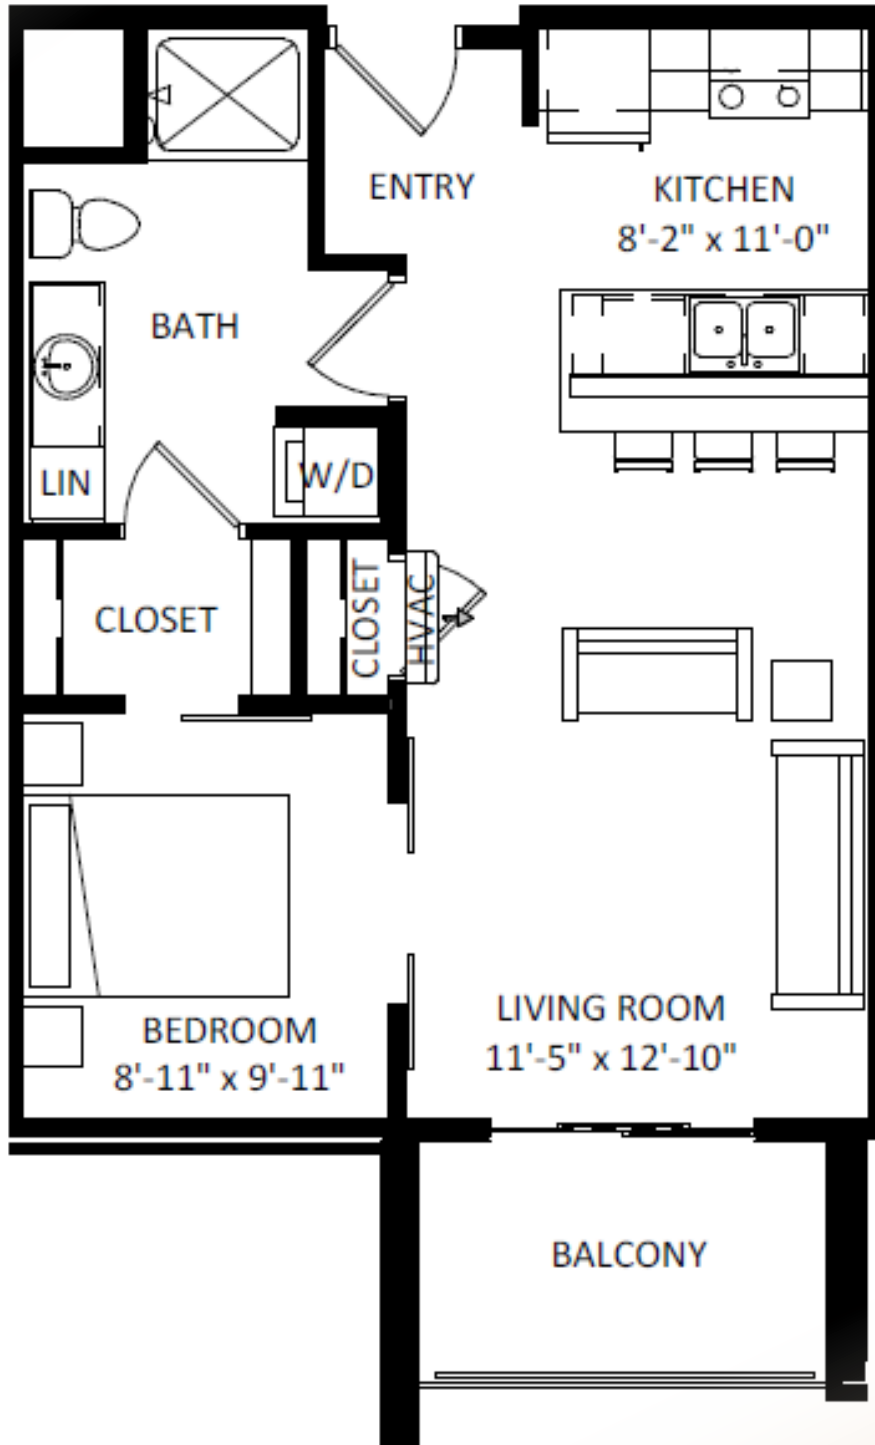

THE TUXEDO

Floorplan: GODFATHER
Sq Ft: 613
Bed: 0
Bath: 1

Floor plan and dimensions may vary