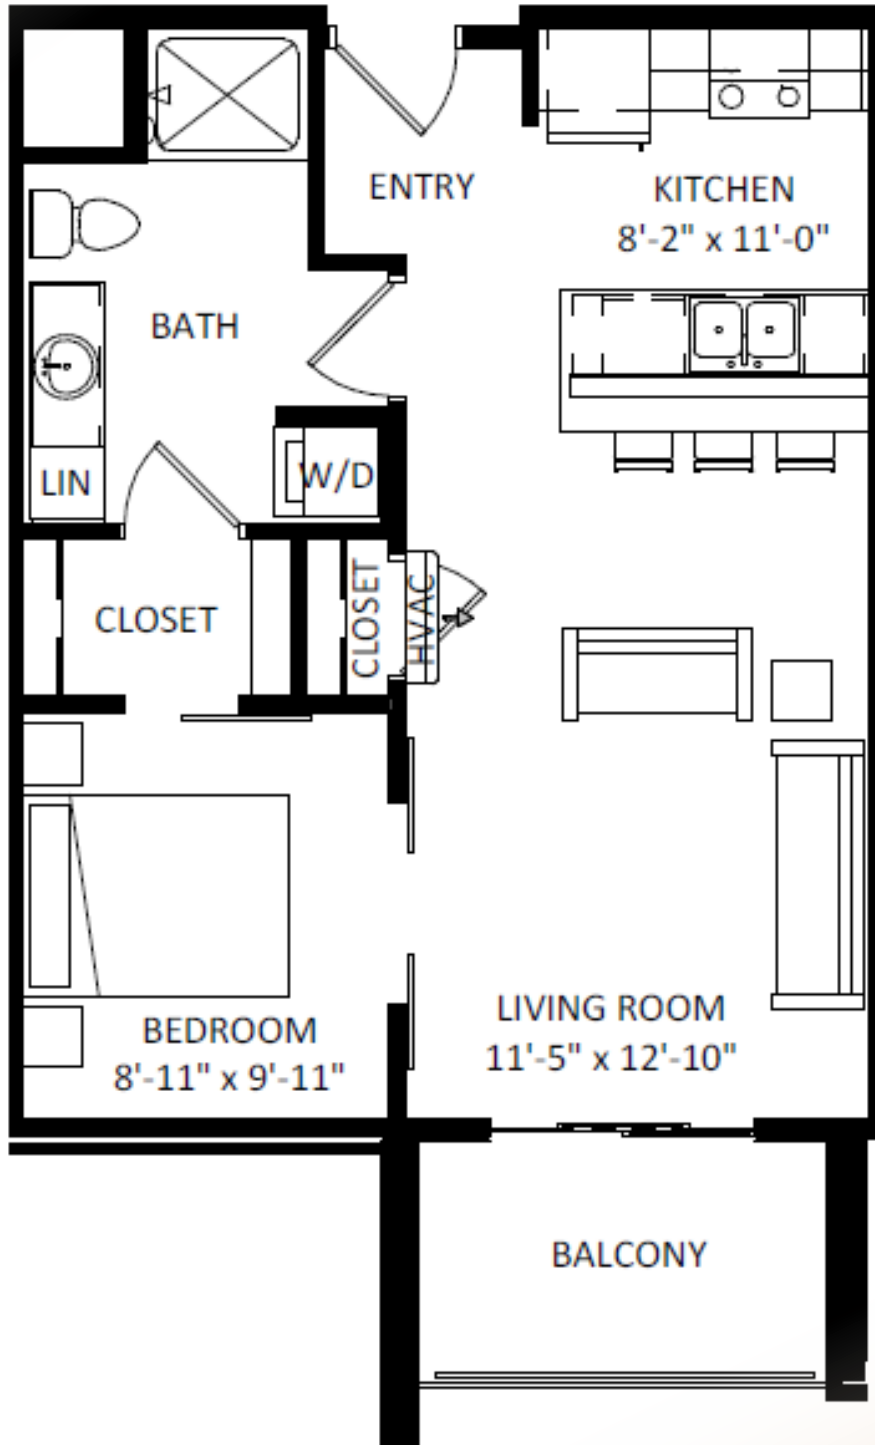

THE TUXEDO

Floorplan: GODFATHER
Sq Ft: 613
Bed: 0
Bath: 1

Floor plan and dimensions may vary